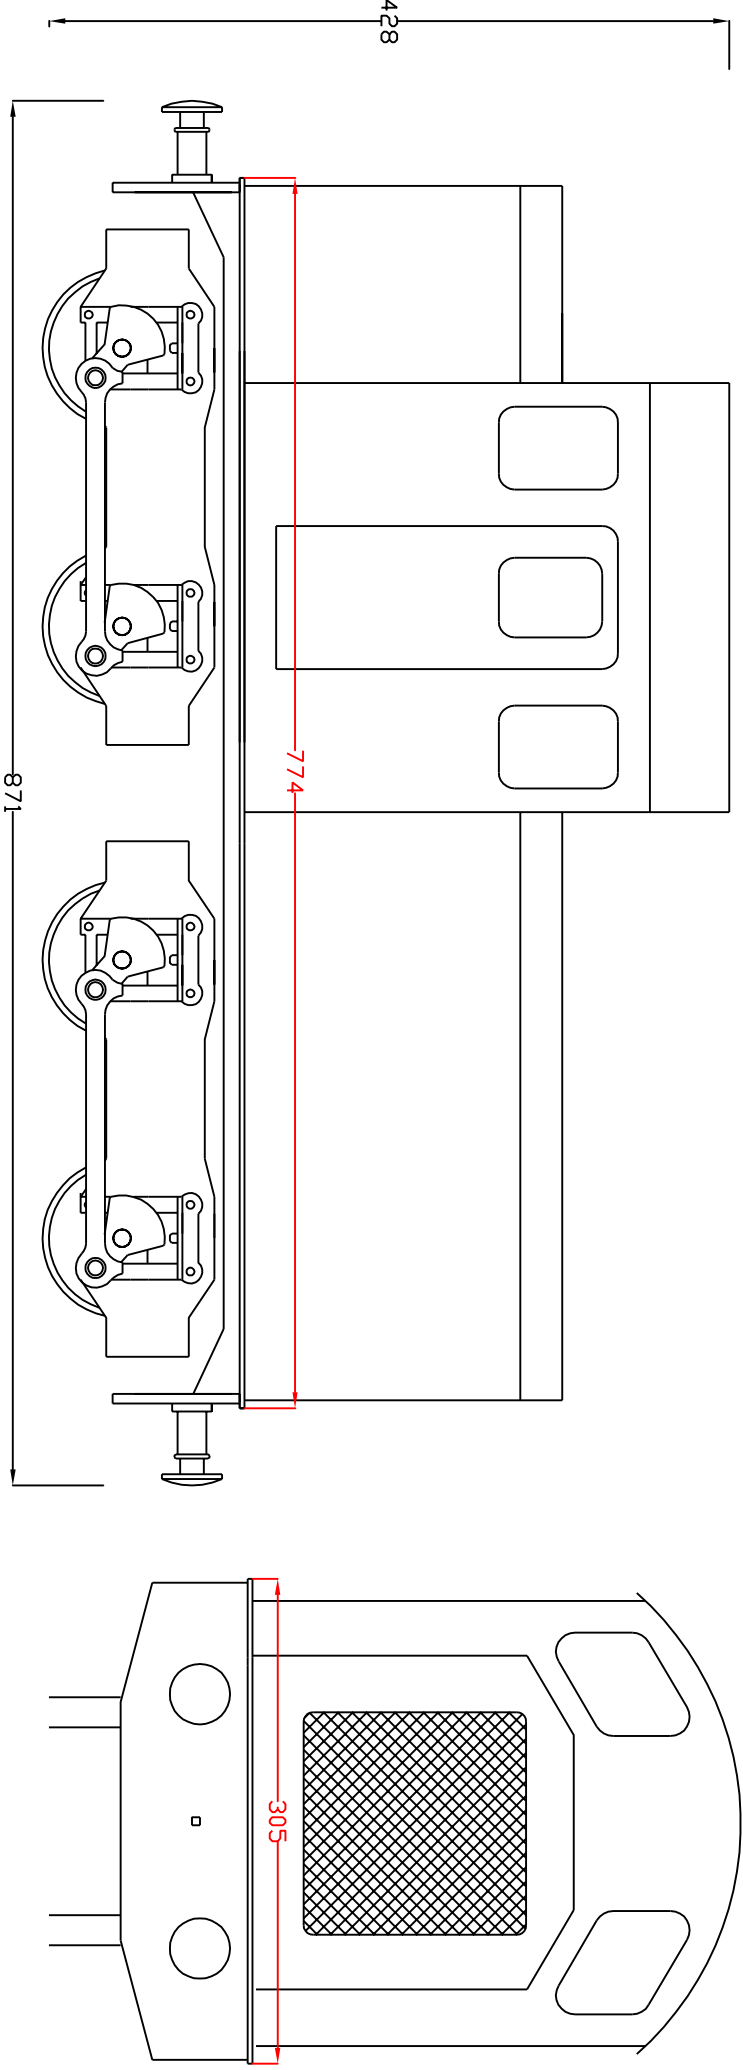

# HERCULES

**Ride on Railways**  
20 Eastern Ave East  
Romford  
Essex. RM1 4DR

**Tel / fax 01708 708768**  
**Email [pau@rideonrailways.co.uk](mailto:pau@rideonrailways.co.uk)**  
**Drawn by P Middleton**  
**Date Feb 02**