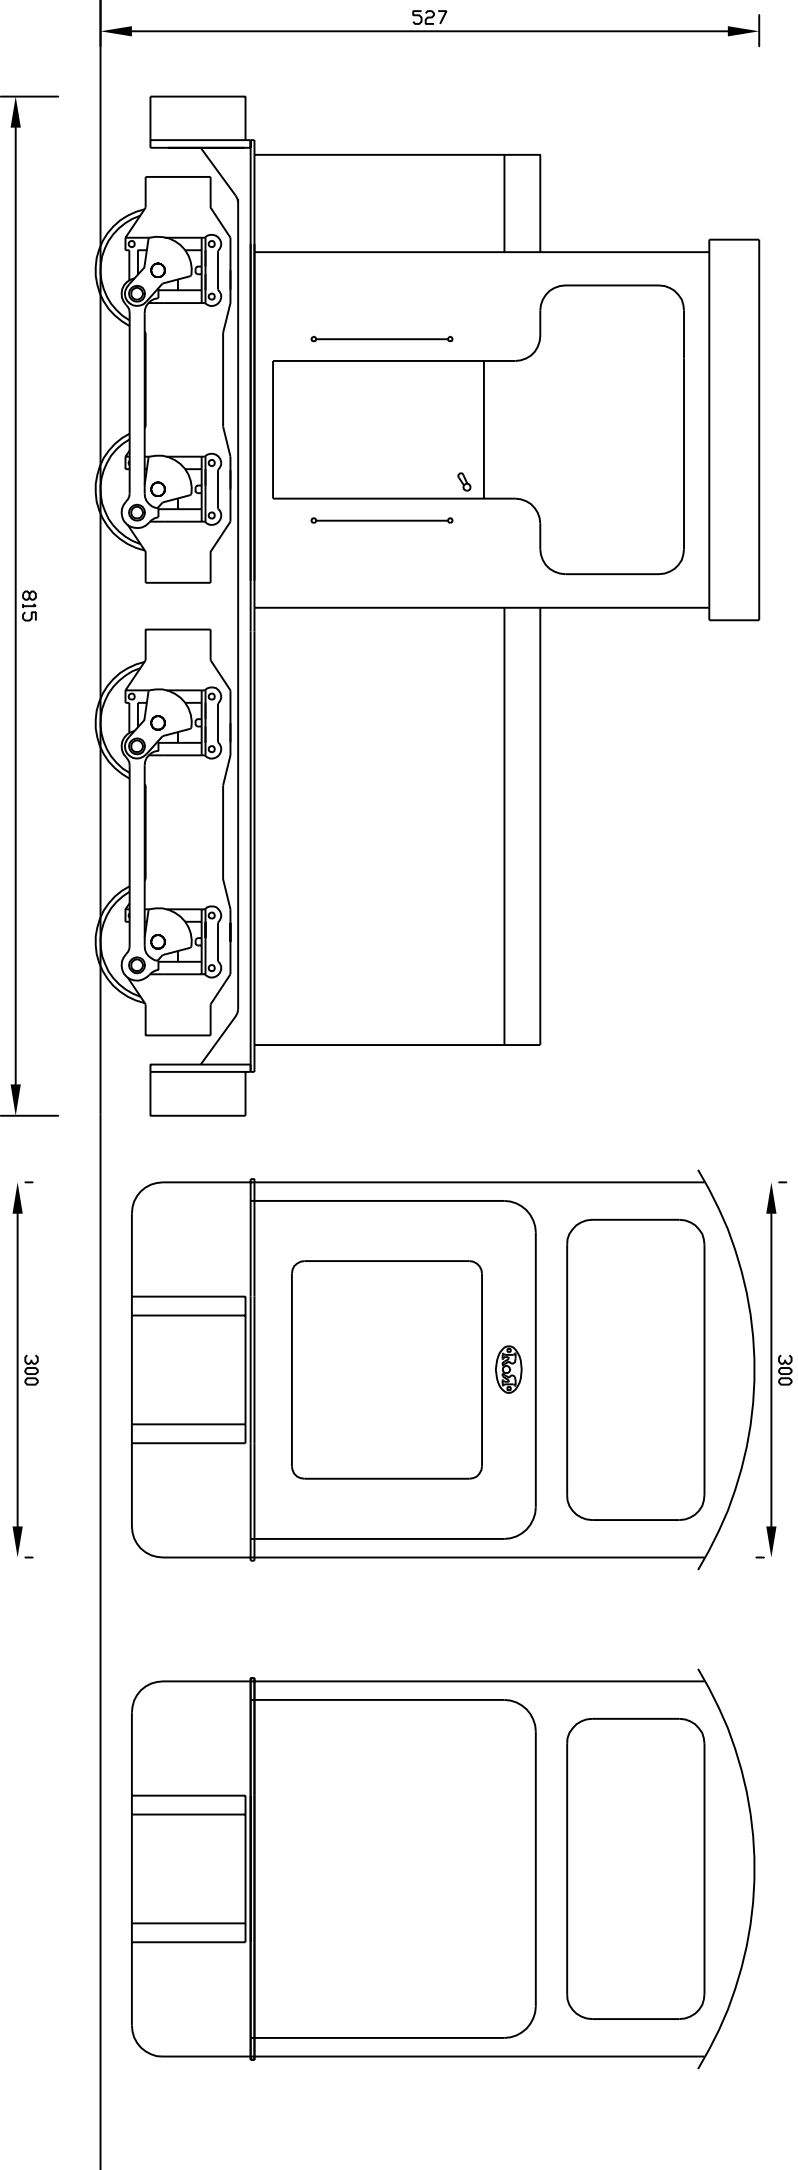

INDUSTRIAL HERCULES

RORL

Ride on Railways
20 Eastern Ave East
Romford
Essex. RM1 4DR

Tel 017708 708768
Email paul@rideonrailways.co.uk
Drawn by P Middleton
Date October 07

©Paul Middleton