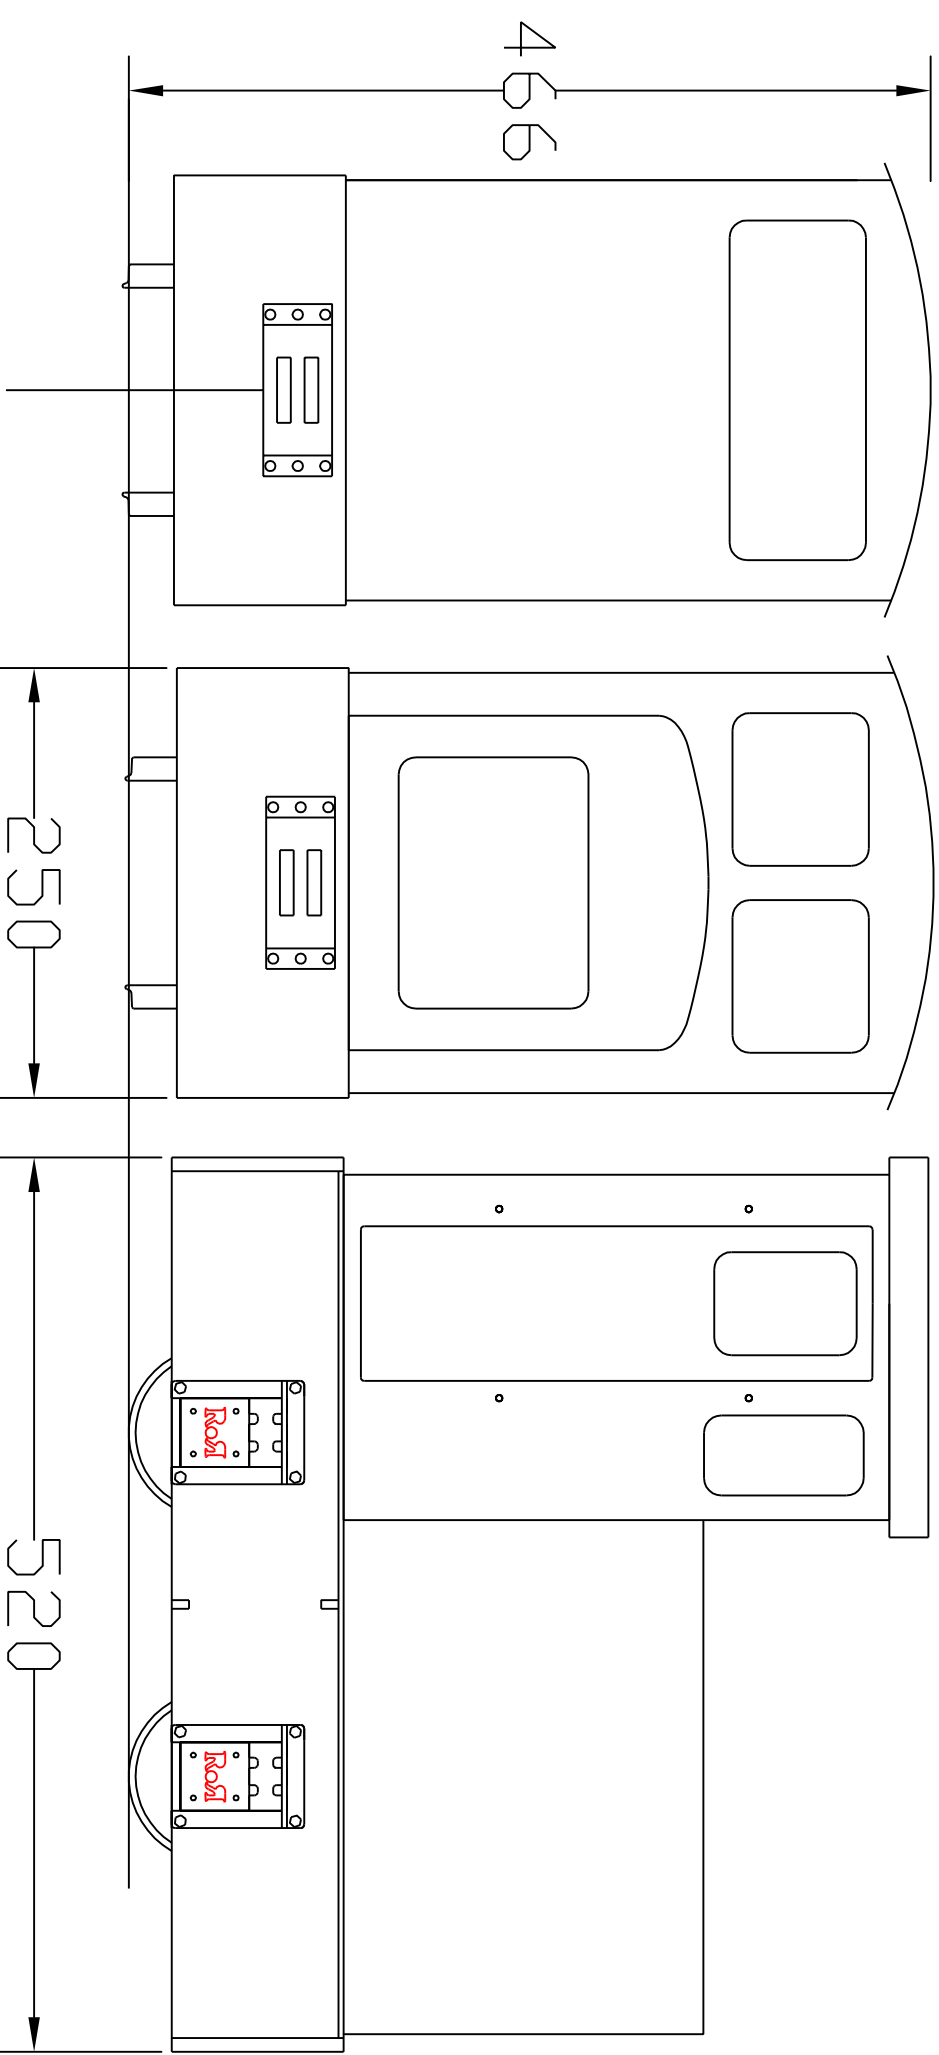

JASPER

Ride on Railways
20 Eastern Ave East
Romford
Essex. RM1 4DR

Tel / fax 01708 324468
Email paul@rideonrailways.co.uk
Drawn by P Middleton
Date Jan 2012