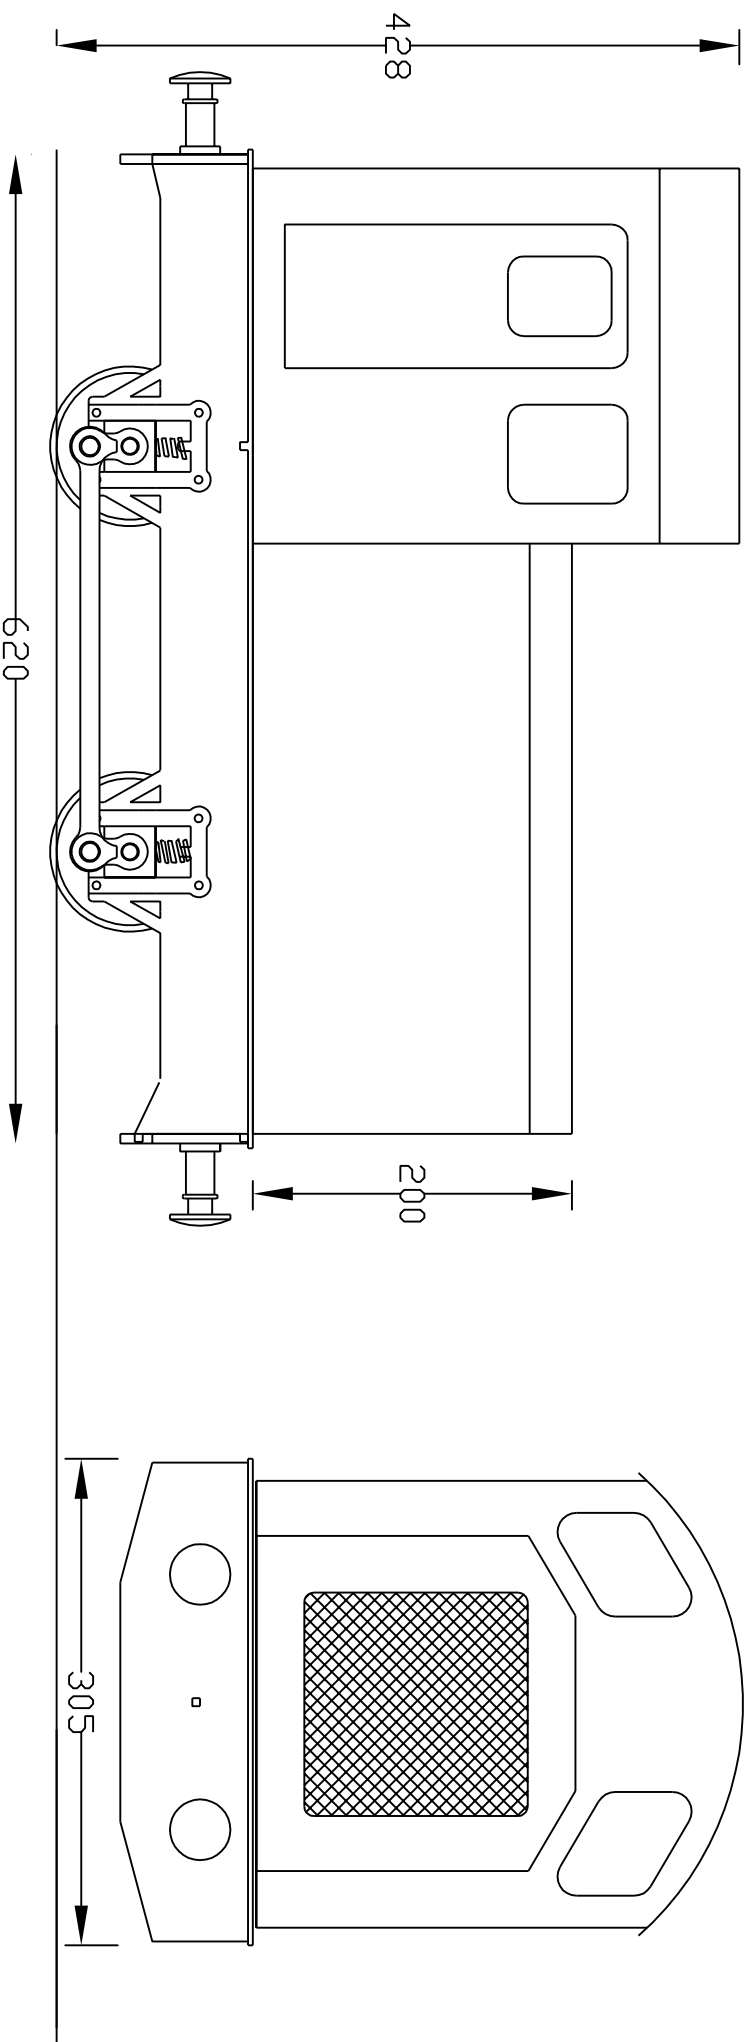

TROJAN

Ride on Railways
20 Eastern Ave East
Romford
Essex. RM1 4DR

Tel 01708 708768
Email paul@rideonrailways.co.uk
Drawn by P Middleton
Date Feb 09

All dimensions are in mm and
are approximate