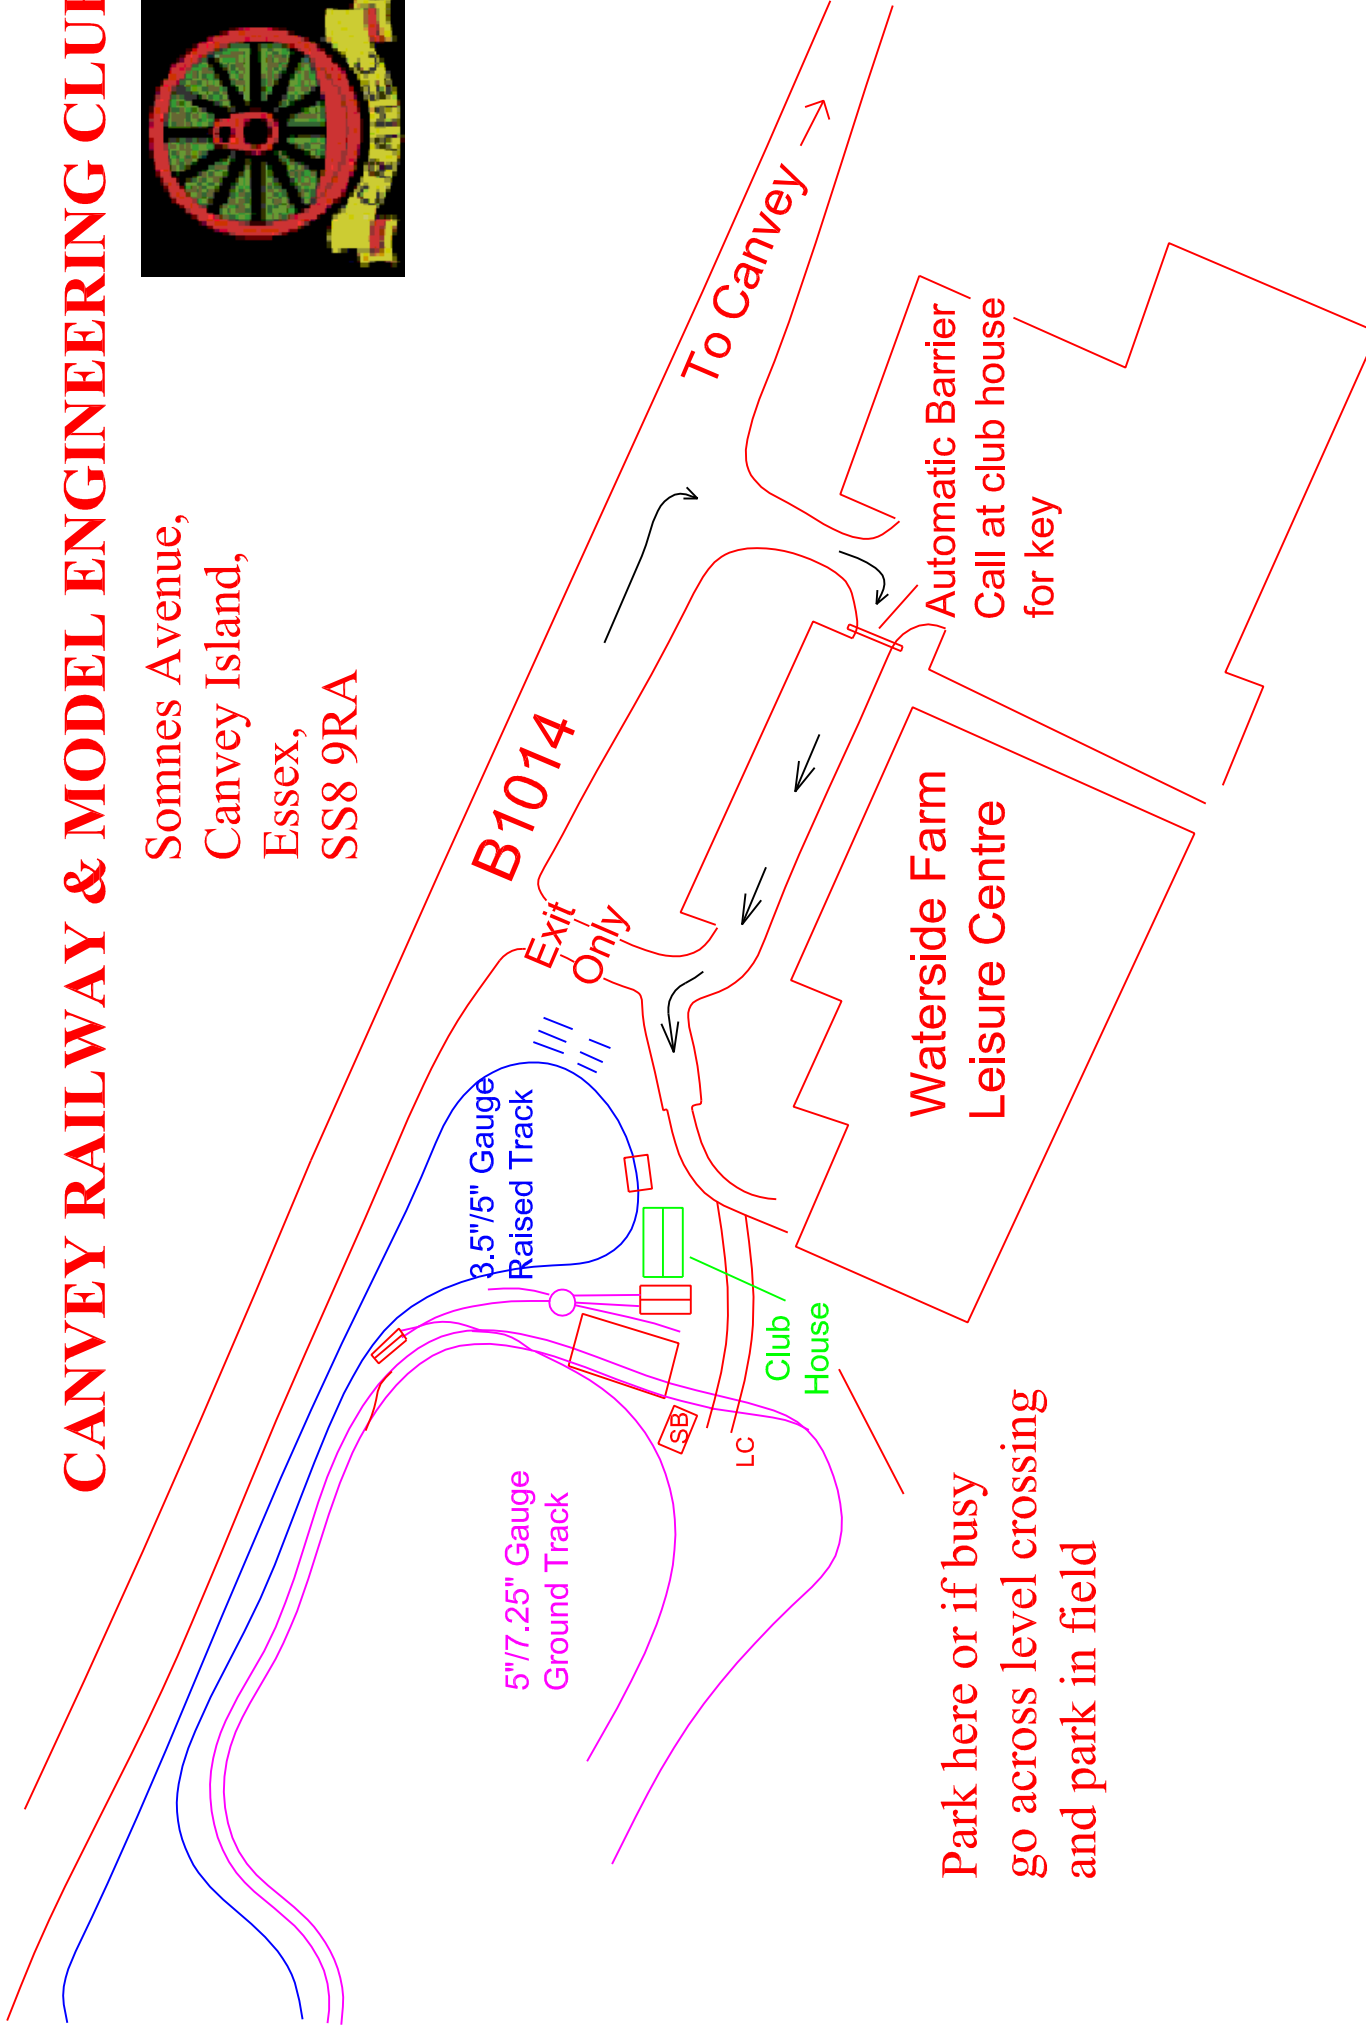

# CANVEY RAILWAY & MODEL ENGINEERING CLUB

Somnes Avenue,  
Canvey Island,  
Essex,  
SS8 9RA

Park here or if busy  
go across level crossing  
and park in field