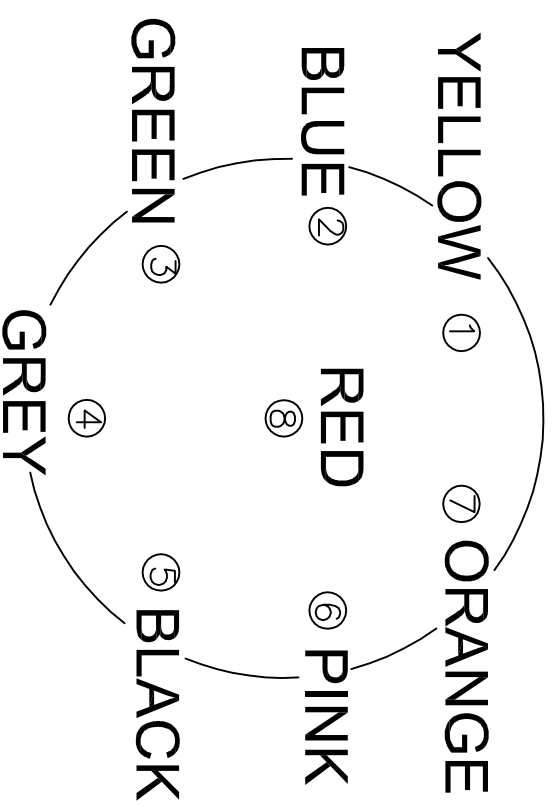

# Wiring to standard iDrive wiring Loom

**SOCKET**  
(on loco)

**PLUG**  
(hand set)

VIEW FROM REAR

**RIDE ON RAILWAYS LTD**