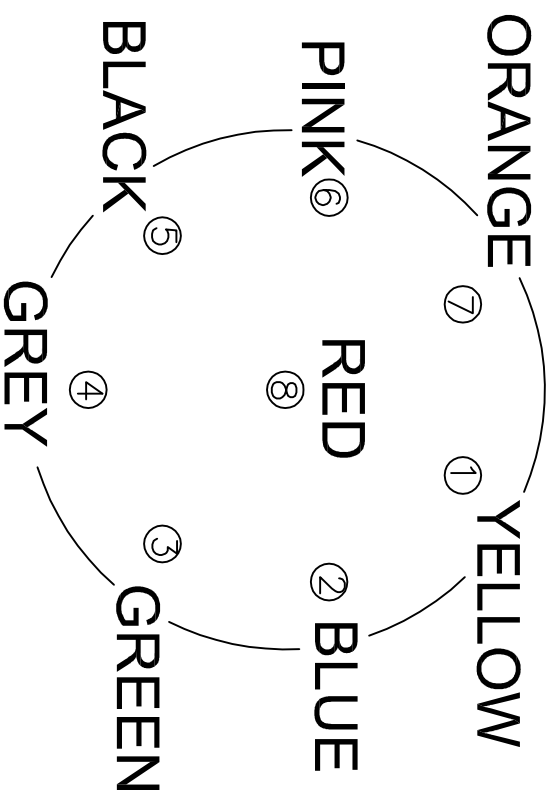

# Wiring to standard iDrive wiring Loom

**SOCKET**  
(on loco)

**PLUG**  
(hand set)

VIEW FROM REAR

**RIDE ON RAILWAYS LTD**